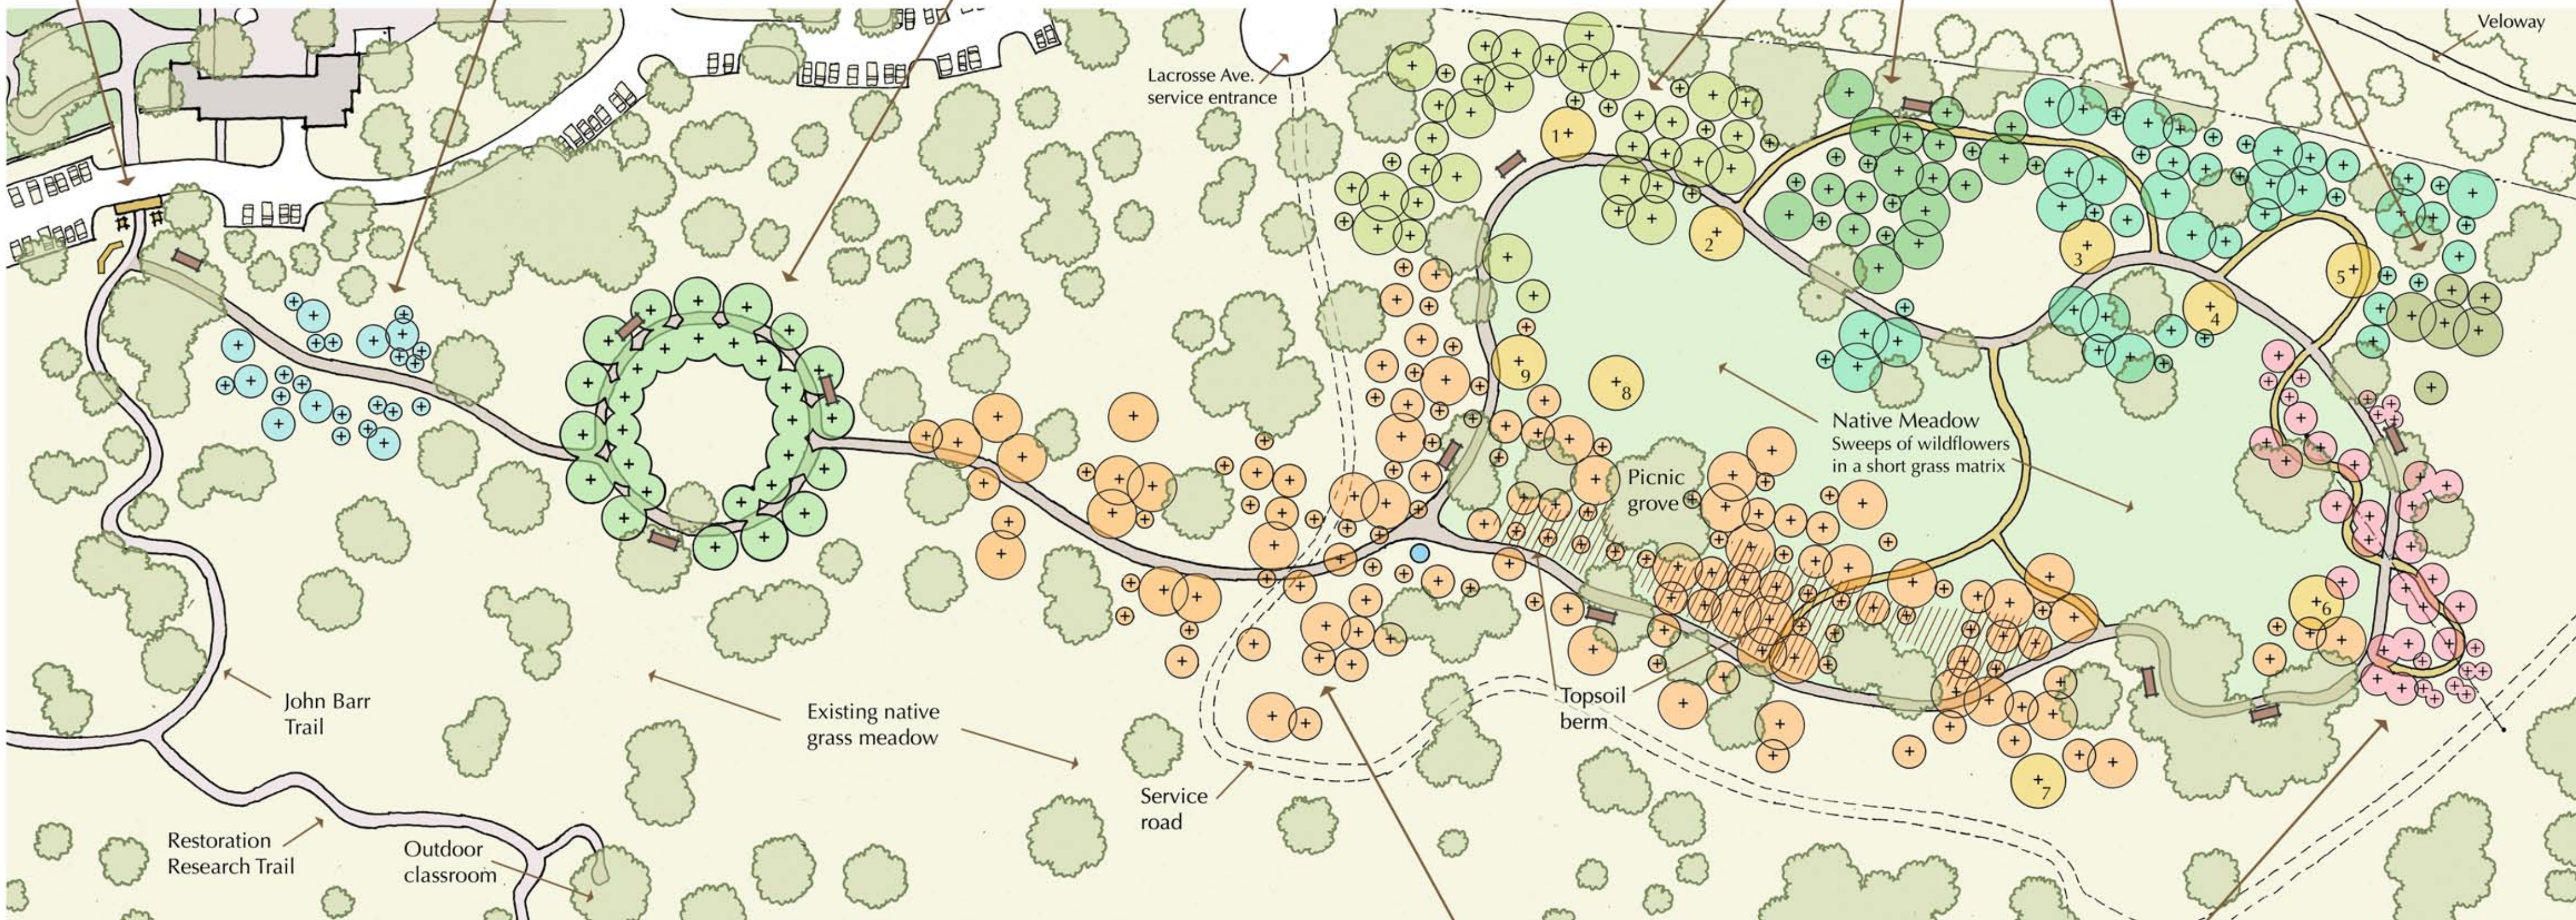

TEXAS ARBORETUM ENTRY
Gateway and interpretive entrance sign

XERIC COLLECTION
Texas trees and shrubs for hot, dry, rocky areas

HALL OF TEXAS HEROES
Two concentric circles propagated from historic Texas trees

TEXAS OAK COLLECTION
Comprehensive collection of all the oak species native to Texas

West Texas Central Texas East Texas Riparian

KEY TO SYMBOLS

- Existing trees
- New trees
- Existing path
- New path - 8 ft wide
- New path - 5 ft wide
- Bench
- Drinking Station

- SPECIMEN TREE COLLECTION**
Iconic native trees located to show off their beauty
- | | | |
|-----------------|-----------------|----------------------|
| 1. Black Walnut | 4. Cottonwood | 7. Basswood |
| 2. Bur Oak | 5. Pecan | 8. American Sycamore |
| 3. American Elm | 6. Bald Cypress | 9. Blackjack Oak |

THE MOLLIE STEVES ZACHRY TEXAS ARBORETUM

Lady Bird Johnson Wildflower Center at The University of Texas at Austin

W. Gary Smith Design
April 29, 2011